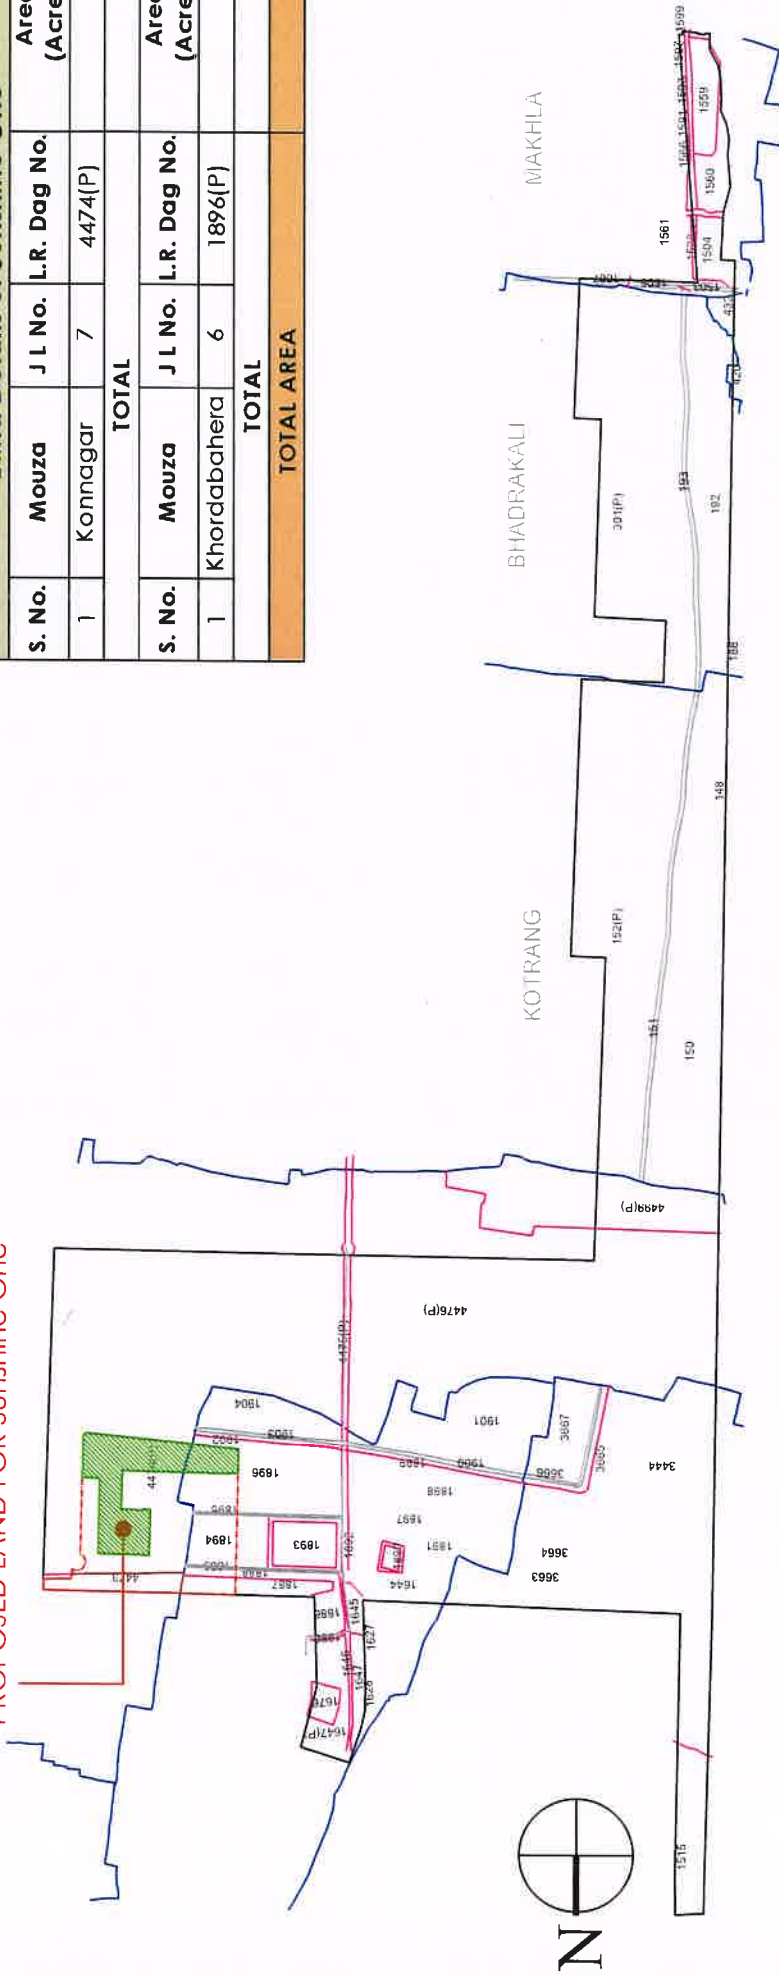

PROPOSED LAND FOR Sunshine One

Land Details of Sunshine One				
S. No.	Mouza	J L No.	L.R. Dag No.	Area (Acres)
1	Konnagar	7	4474(P)	5.533
TOTAL				5.533
S. No.	Mouza	J L No.	L.R. Dag No.	Area (Acres)
1	Khordabahera	6	1896(P)	1.103
TOTAL				1.103
TOTAL AREA				6.636